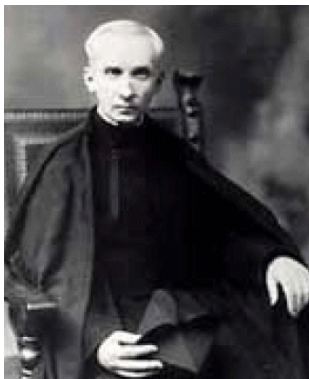

# THE HISTORICAL TRANSFORMATION OF ANCIENT EVIL EMPIRE INTO A MODERN DAY EVIL EMPIRE

MAGNIFIED BY WORLD HISTORY

---

ANCIENT ROMAN EMPIRE ( B.C.)

MODERN DAY ROMAN CATHOLIC CHURCH ( A.D.)

**THE ANCIENT ROMAN EMPIRE COLLAPSED, WAS A MILITARY POWER / POLITICAL POWER / CONQUEST AFTER CONQUESTS AND RESUMED BY THE ROMAN CATHOLIC CHURCH INTO WORLDWIDE POLITICAL POWER DISGUISE AS RELIGIOUS INSTITUTION**

**AFTER THE COLLAPSE OF THE ANCIENT ROMAN EMPIRE, THE EMPERORS (THE CAESARS) WAS RESUMED BY THE ROMAN CATHOLIC CHURCH'S POPE (PAPAL CAESARS)**

**THE PRAETORIAN GUARD WAS THE SHOCK TROOPS OF THE ROMAN EMPERORS TRANSFORMED INTO JESUIT ORDER WHICH IS THE SHOCK TROOPS OF THE POPE COPIED BY THE NOTORIOUS NAZI SS DURING WORLD WAR II (BLACK IS WHITE AND WHITE IS BLACK - THEIR UNIFORM OR ROBE ARE THE SAME COLOR "BLACK")**